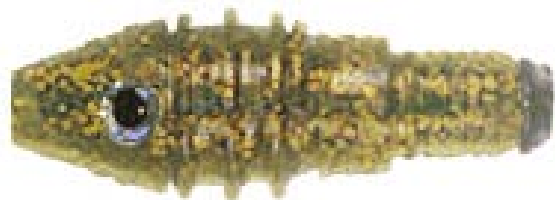

Rib Vibra Tuna
Tail
BR-150 Series
complete

BR-150 rigged lures come with 100 lb. test mono and 6/0 eagle claw hook and two 1" spinner blades.

MADE IN THE U.S.A.

Brighton Lure Mfg. Corp
715 E. Aire Libre Avenue
Phoenix, AZ 85022

Toll-Free: (800) 562-3406
Phone: (602) 863-9847
Fax: (602) 863-9846

Rib Vibra Lure
#BR-154 (White Pearl)

Weight: 1.6 oz.
Length: 2.5"
Length (w/skirt): 6.5"
Lure Only - \$15.25
Skirted - \$20.25
Rigged - \$24.98

Rib Vibra Lure
#BR-155 (Yellow Pearl)

Weight: 1.6 oz.
Length: 2.5"
Length (w/skirt): 6.5"
Lure Only - \$15.25
Skirted - \$20.25
Rigged - \$24.98

Rib Vibra Lure
#BR-156 (Gold Sparkle)

Weight: 1.6 oz.
Length: 2.5"
Length (w/skirt): 6.5"
Lure Only - \$15.25
Skirted - \$20.25
Rigged - \$24.98

Rib Vibra Lure
#BR-157 (Silver Sparkle)

Weight: 1.6 oz.
Length: 2.5"
Length (w/skirt): 6.5"
Lure Only - \$15.25
Skirted - \$20.25
Rigged - \$24.98

BR-150 rigged lures come with 100 lb. test mono and 6/0 eagle claw hook and two 1" spinner blades.