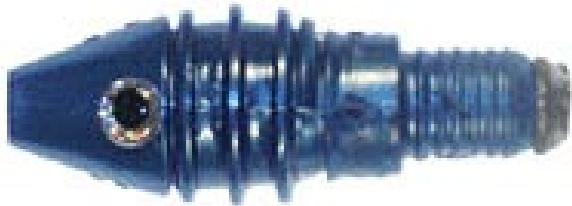

Rib Vibra Lure
#BR-150 (Blue Pearl)

Weight: 1.6 oz.
Length: 2.5"
Length (w/skirt): 6.5"
Lure Only - \$15.25
Skirted - \$20.25
Rigged - \$24.98

Rib Vibra Lure
#BR-151 (Green Pearl)

Weight: 1.6 oz.
Length: 2.5"
Length (w/skirt): 6.5"
Lure Only - \$15.25
Skirted - \$20.25
Rigged - \$24.98

Rib Vibra Lure
#BR-152 (Red Pearl)

Weight: 1.6 oz.
Length: 2.5"
Length (w/skirt): 6.5"
Lure Only - \$15.25
Skirted - \$20.25
Rigged - \$24.98

Rib Vibra Lure
#BR-153 (Maroon Pearl)

Weight: 1.6 oz.
Length: 2.5"
Length (w/skirt): 6.5"
Lure Only - \$15.25
Skirted - \$20.25
Rigged - \$24.98

Rib Vibra Tuna
Tail
BR-150 Series
complete

BR-150 rigged lures come with 100 lb. test mono and 6/0 eagle claw hook and two 1" spinner blades.

MADE IN THE U.S.A.

Brighton Lure Mfg. Corp
715 E. Aire Libre Avenue
Phoenix, AZ 85022

Toll-Free: (800) 562-3406
Phone: (602) 863-9847
Fax: (602) 863-9846

Rib Vibra Lure
#BR-154 (White Pearl)

Weight: 1.6 oz.
Length: 2.5"
Length (w/skirt): 6.5"
Lure Only - \$15.25
Skirted - \$20.25
Rigged - \$24.98