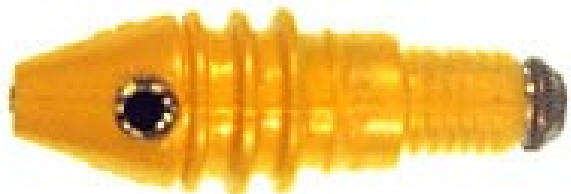

Rib Vibra Lure
#BR-155 (Yellow Pearl)

Weight: 1.6 oz.
Length: 2.5"
Length (w/skirt): 6.5"
Lure Only - $15.25
Skirted - $20.25
Rigged - $24.98