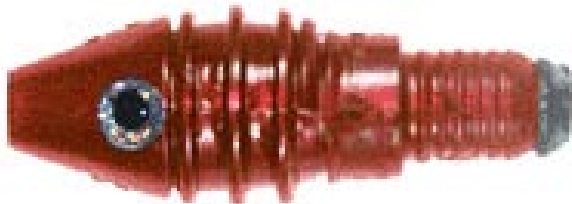

Rib Vibra Lure
#BR-150 (Blue Pearl)

Weight: 1.6 oz.
Length: 2.5"
Length (w/skirt): 6.5"
Lure Only - \$15.25
Skirted - \$20.25
Rigged - \$24.98

Rib Vibra Lure
#BR-151 (Green Pearl)

Weight: 1.6 oz.
Length: 2.5"
Length (w/skirt): 6.5"
Lure Only - \$15.25
Skirted - \$20.25
Rigged - \$24.98

Rib Vibra Lure
#BR-152 (Red Pearl)

Weight: 1.6 oz.
Length: 2.5"
Length (w/skirt): 6.5"
Lure Only - \$15.25
Skirted - \$20.25
Rigged - \$24.98

Rib Vibra Lure
#BR-153 (Maroon Pearl)

Weight: 1.6 oz.
Length: 2.5"
Length (w/skirt): 6.5"
Lure Only - \$15.25
Skirted - \$20.25
Rigged - \$24.98

Rib Vibra Tuna
Tail
BR-150 Series
complete

BR-150 rigged lures come with 100 lb. test mono and 6/0 eagle claw hook and two 1" spinner blades.

MADE IN THE U.S.A.

Brighton Lure Mfg. Corp
715 E. Aire Libre Avenue
Phoenix, AZ 85022

Toll-Free: (800) 562-3406
Phone: (602) 863-9847
Fax: (602) 863-9846

Rib Vibra Lure
#BR-154 (White Pearl)

Weight: 1.6 oz.
Length: 2.5"
Length (w/skirt): 6.5"
Lure Only - \$15.25
Skirted - \$20.25
Rigged - \$24.98