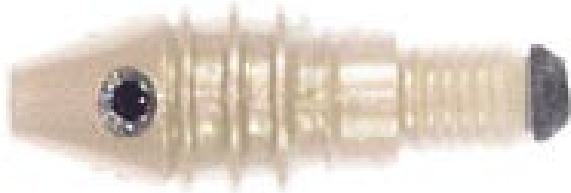

Rib Vibra Lure
#BR-152 (Red Pearl)

Weight: 1.6 oz.
Length: 2.5"
Length (w/skirt): 6.5"
Lure Only - \$15.25
Skirted - \$20.25
Rigged - \$24.98

Rib Vibra Lure
#BR-153 (Maroon Pearl)

Weight: 1.6 oz.
Length: 2.5"
Length (w/skirt): 6.5"
Lure Only - \$15.25
Skirted - \$20.25
Rigged - \$24.98

Rib Vibra Tuna
Tail
BR-150 Series
complete

BR-150 rigged lures come with 100 lb. test mono and 6/0 eagle claw hook and two 1" spinner blades.

MADE IN THE U.S.A.

Brighton Lure Mfg. Corp
715 E. Aire Libre Avenue
Phoenix, AZ 85022

Toll-Free: (800) 562-3406
Phone: (602) 863-9847
Fax: (602) 863-9846

Rib Vibra Lure
#BR-154 (White Pearl)

Weight: 1.6 oz.
Length: 2.5"
Length (w/skirt): 6.5"
Lure Only - \$15.25
Skirted - \$20.25
Rigged - \$24.98

Rib Vibra Lure
#BR-155 (Yellow Pearl)

Weight: 1.6 oz.
Length: 2.5"
Length (w/skirt): 6.5"
Lure Only - \$15.25
Skirted - \$20.25
Rigged - \$24.98

Rib Vibra Lure
#BR-156 (Gold Sparkle)

Weight: 1.6 oz.
Length: 2.5"
Length (w/skirt): 6.5"
Lure Only - \$15.25
Skirted - \$20.25
Rigged - \$24.98