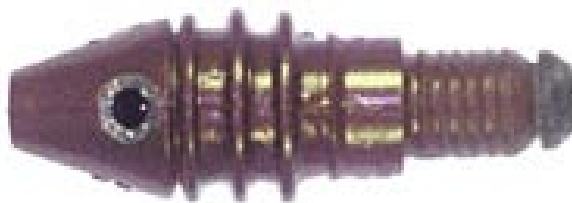

Rib Vibra Lure
#BR-150 (Blue Pearl)

Weight: 1.6 oz.
Length: 2.5"
Length (w/skirt): 6.5"
Lure Only - \$15.25
Skirted - \$20.25
Rigged - \$24.98

Rib Vibra Lure
#BR-151 (Green Pearl)

Weight: 1.6 oz.
Length: 2.5"
Length (w/skirt): 6.5"
Lure Only - \$15.25
Skirted - \$20.25
Rigged - \$24.98

Rib Vibra Lure
#BR-152 (Red Pearl)

Weight: 1.6 oz.
Length: 2.5"
Length (w/skirt): 6.5"
Lure Only - \$15.25
Skirted - \$20.25
Rigged - \$24.98

Rib Vibra Lure
#BR-153 (Maroon Pearl)

Weight: 1.6 oz.
Length: 2.5"
Length (w/skirt): 6.5"
Lure Only - \$15.25
Skirted - \$20.25
Rigged - \$24.98

Rib Vibra Tuna
Tail
BR-150 Series
complete

BR-150 rigged lures come with 100 lb. test mono and 6/0 eagle claw hook and two 1" spinner blades.

MADE IN THE U.S.A.

Brighton Lure Mfg. Corp
715 E. Aire Libre Avenue
Phoenix, AZ 85022

Toll-Free: (800) 562-3406
Phone: (602) 863-9847
Fax: (602) 863-9846

Rib Vibra Lure
#BR-154 (White Pearl)

Weight: 1.6 oz.
Length: 2.5"
Length (w/skirt): 6.5"
Lure Only - \$15.25
Skirted - \$20.25
Rigged - \$24.98