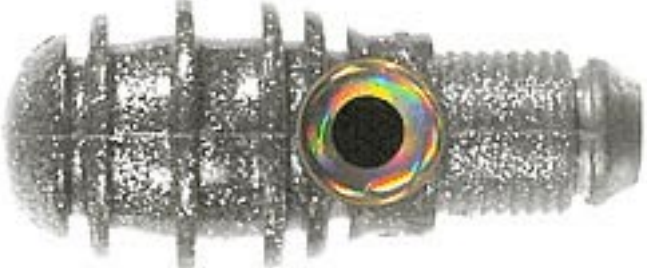

# BRIGHTON LURE MFG.

BR-170

## Vibra Lure

#BR-175 (Yellow Pearl)

Weight: 8 oz.  
Length: 3.25"  
Length (w/skirt):  
14.5"  
Lure Only: \$43.75  
Skirted: \$52.50  
Rigged: \$61.25

## Vibra Lure

#BR-176 (Gold Sparkle)

Weight: 8 oz.  
Length: 3.25"  
Length (w/skirt):  
14.5"  
Lure Only: \$43.75  
Skirted: \$52.50  
Rigged: \$61.25

## Vibra Lure

#BR-177 (Silver Sparkle)

Weight: 8 oz.  
Length: 3.25"  
Length (w/skirt):  
14.5"  
Lure Only: \$43.75  
Skirted: \$52.50  
Rigged: \$61.25

Rib Big Game Lure  
BR-170 Series with skirt  
(Shown at 40% of actual size)